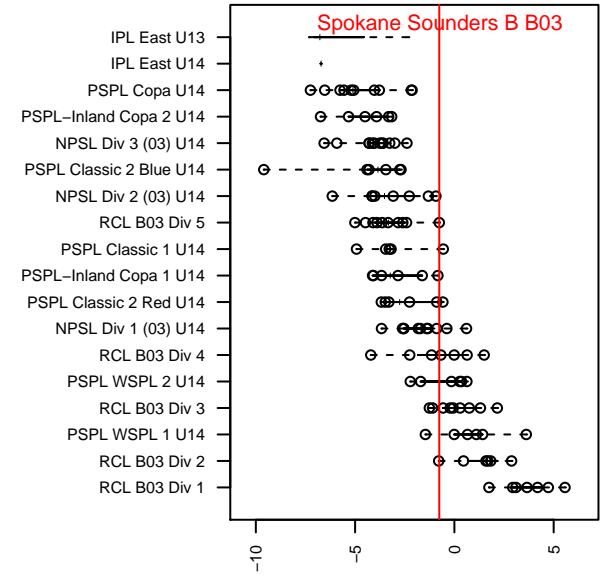

Spokane Sounders B B03

SSC Shadow
 Spokane, WA
 B03 total strength=1214
 attack=4.31 defense=4.1
 fall league = RCL B03 Div 5
 spr league = Win RCL B03 Div 4
 notes= Omiya 2016

alt names used:
 SPOKANE SOUNDERS B2003B (WA)
 SPOKANE SOUNDERS B2003B (WA)
 Spokane Sounders B03-B
 Spokane Sounders B03-B
 Spokane Sounders B03-B

Venues played:
 2016 Oswego Nike Cup Silver U14
 2016 River City Cup U14-U15 ('03/'02) U15
 2016 Les Schwab NW Cup U14 U14
 2016 RCL B03 Div 5
 2016 Win RCL B03 Div 4
 2016 WYS Presidents Cup B03 Division 2

**attack and defense variance (black dot)
relative to other teams
and top 10 in region**

**attack and defense rating
relative to others at age
and all opponents in last 13 months**

Performance relative to 13 month average