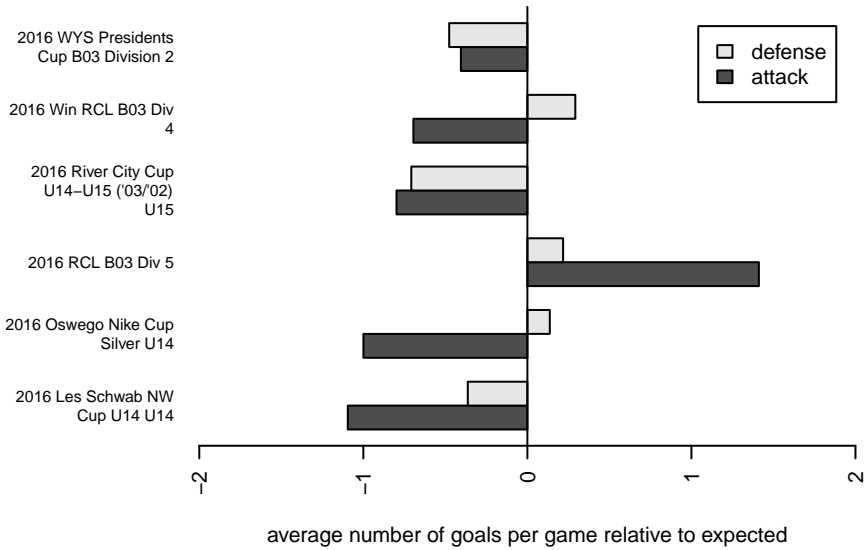

Spokane Sounders B B03

SSC Shadow
 Spokane, WA
 B03 total strength=1214
 attack=4.31 defense=4.1
 fall league = RCL B03 Div 5
 spr league = Win RCL B03 Div 4
 notes= Omiya 2016

alt names used:
 SPOKANE SOUNDERS B2003B (WA)
 SPOKANE SOUNDERS B2003B (WA)
 Spokane Sounders B03-B
 Spokane Sounders B03-B
 Spokane Sounders B03-B

Venues played:
 2016 Oswego Nike Cup Silver U14
 2016 River City Cup U14-U15 ('03/'02) U15
 2016 Les Schwab NW Cup U14 U14
 2016 RCL B03 Div 5
 2016 Win RCL B03 Div 4
 2016 WYS Presidents Cup B03 Division 2

**attack and defense variance (black dot)
relative to other teams
and top 10 in region**

**attack and defense rating
relative to others at age
and all opponents in last 13 months**

Performance relative to 13 month average