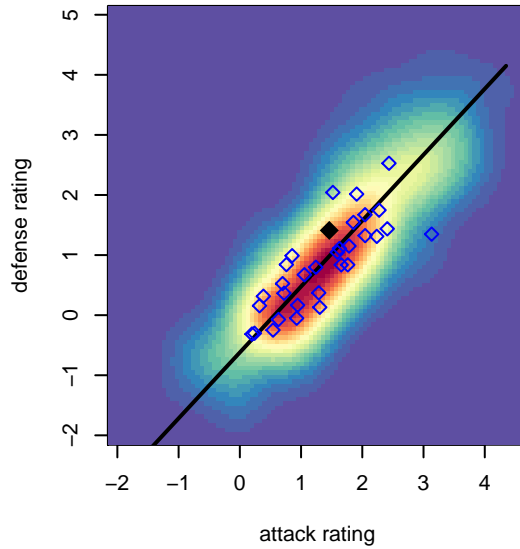

Spokane Sounders B B03

SSC Shadow
 Spokane, WA
 B03 total strength=1214
 attack=4.31 defense=4.1
 fall league = RCL B03 Div 5
 spr league = Win RCL B03 Div 4
 notes= Omiya 2016

alt names used:
 SPOKANE SOUNDERS B2003B (WA)
 SPOKANE SOUNDERS B2003B (WA)
 Spokane Sounders B03-B
 Spokane Sounders B03-B
 Spokane Sounders B03-B

**attack and defense variance (black dot)
relative to other teams
and top 10 in region**

**attack and defense rating
relative to others at age
and all opponents in last 13 months**

Performance relative to 13 month average