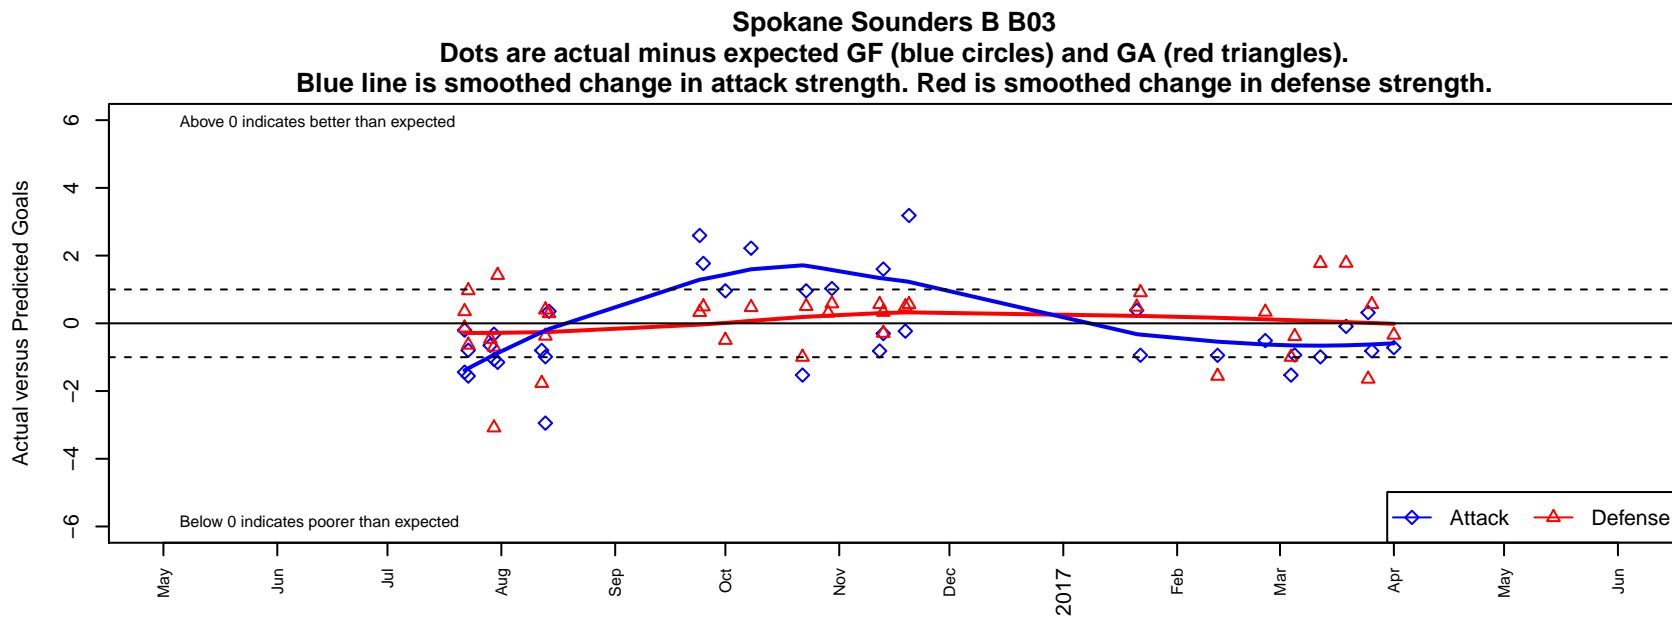

Spokane Sounders B B03

SSC Shadow
 Spokane, WA
 B03 total strength=1214
 attack=4.31 defense=4.1
 fall league = RCL B03 Div 5
 spr league = Win RCL B03 Div 4
 notes= Omiya 2016

alt names used:
 SPOKANE SOUNDERS B2003B (WA)
 SPOKANE SOUNDERS B2003B (WA)
 Spokane Sounders B03-B
 Spokane Sounders B03-B
 Spokane Sounders B03-B

**attack and defense variance (black dot)
relative to other teams
and top 10 in region**

**attack and defense rating
relative to others at age
and all opponents in last 13 months**

Performance relative to 13 month average