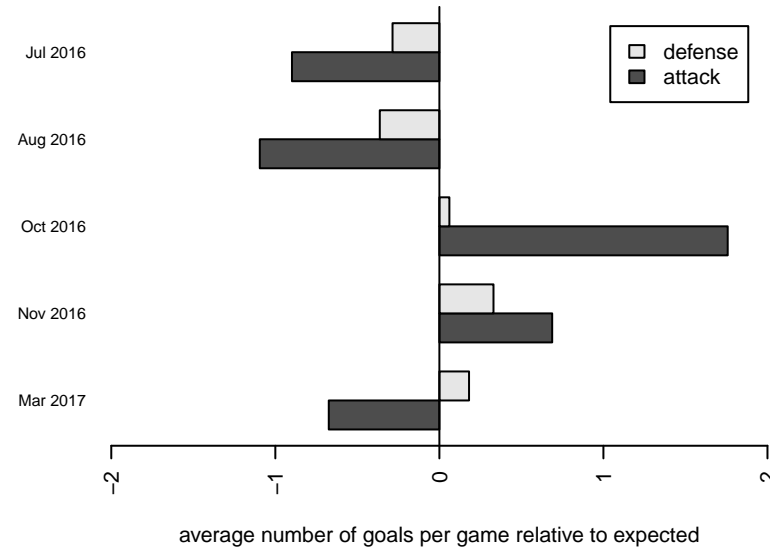

Performance relative to 13 month average